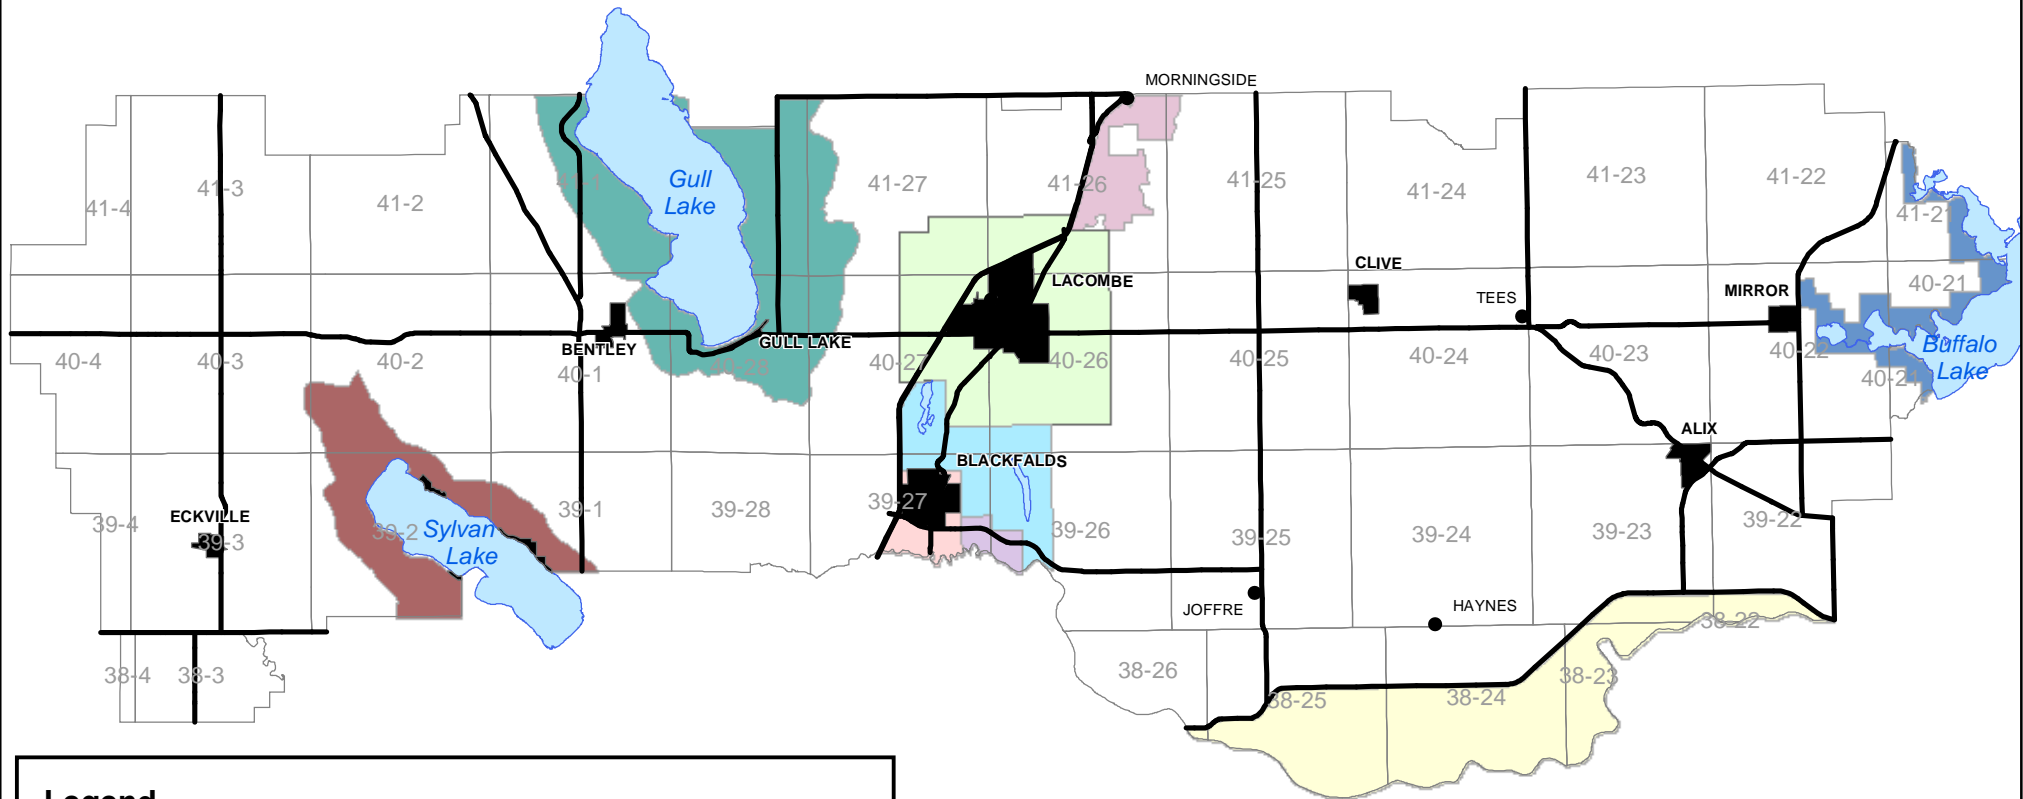

Schedule A

Guide to Planning Documents in Lacombe County

Legend

- Town of Blackfalds/Lacombe County Intermunicipal Development Plan
- Lacombe Intermunicipal Development Plan
- Burbank Area Local Plan
- Lacombe/Blackfalds Area Outline Plan
- Milton-Morningside Residential Development Study
- South of Highway 11 Area Outline Plan
- Buffalo Lake Intermunicipal Development Plan
- Gull Lake Management Plan: 2000 Update
- Sylvan Lake Management Plan: 2000 Update

This schedule shows generally the areas affected by the various planning documents. It is the responsibility of the applicant to check with the Planning and Development Department as to the requirements that apply to development in these different plan areas. All proposals for development are also subject to the provisions of the County's Municipal Development Plan and Land Use Bylaw.