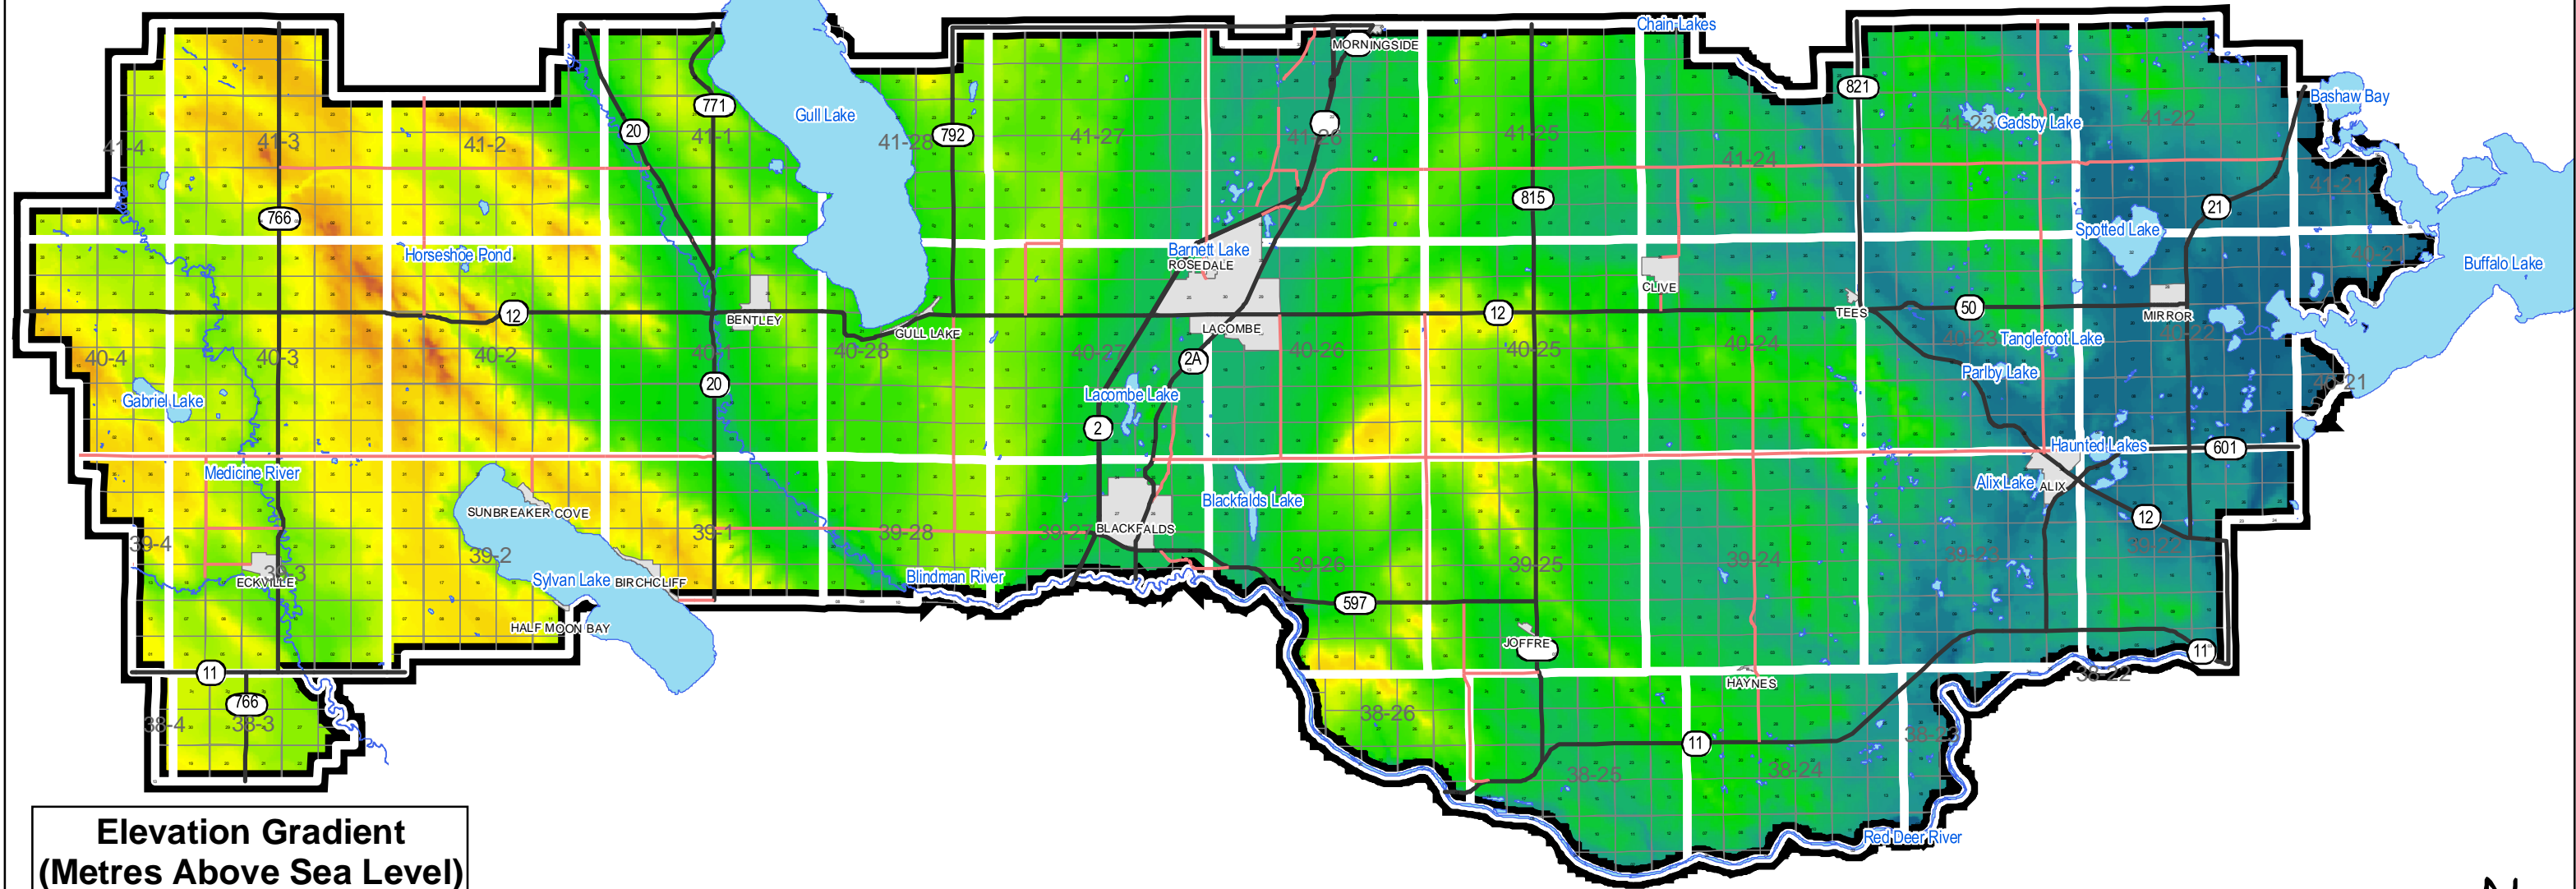

Lacombe County Shaded Elevation Map

Elevation Gradient (Metres Above Sea Level)