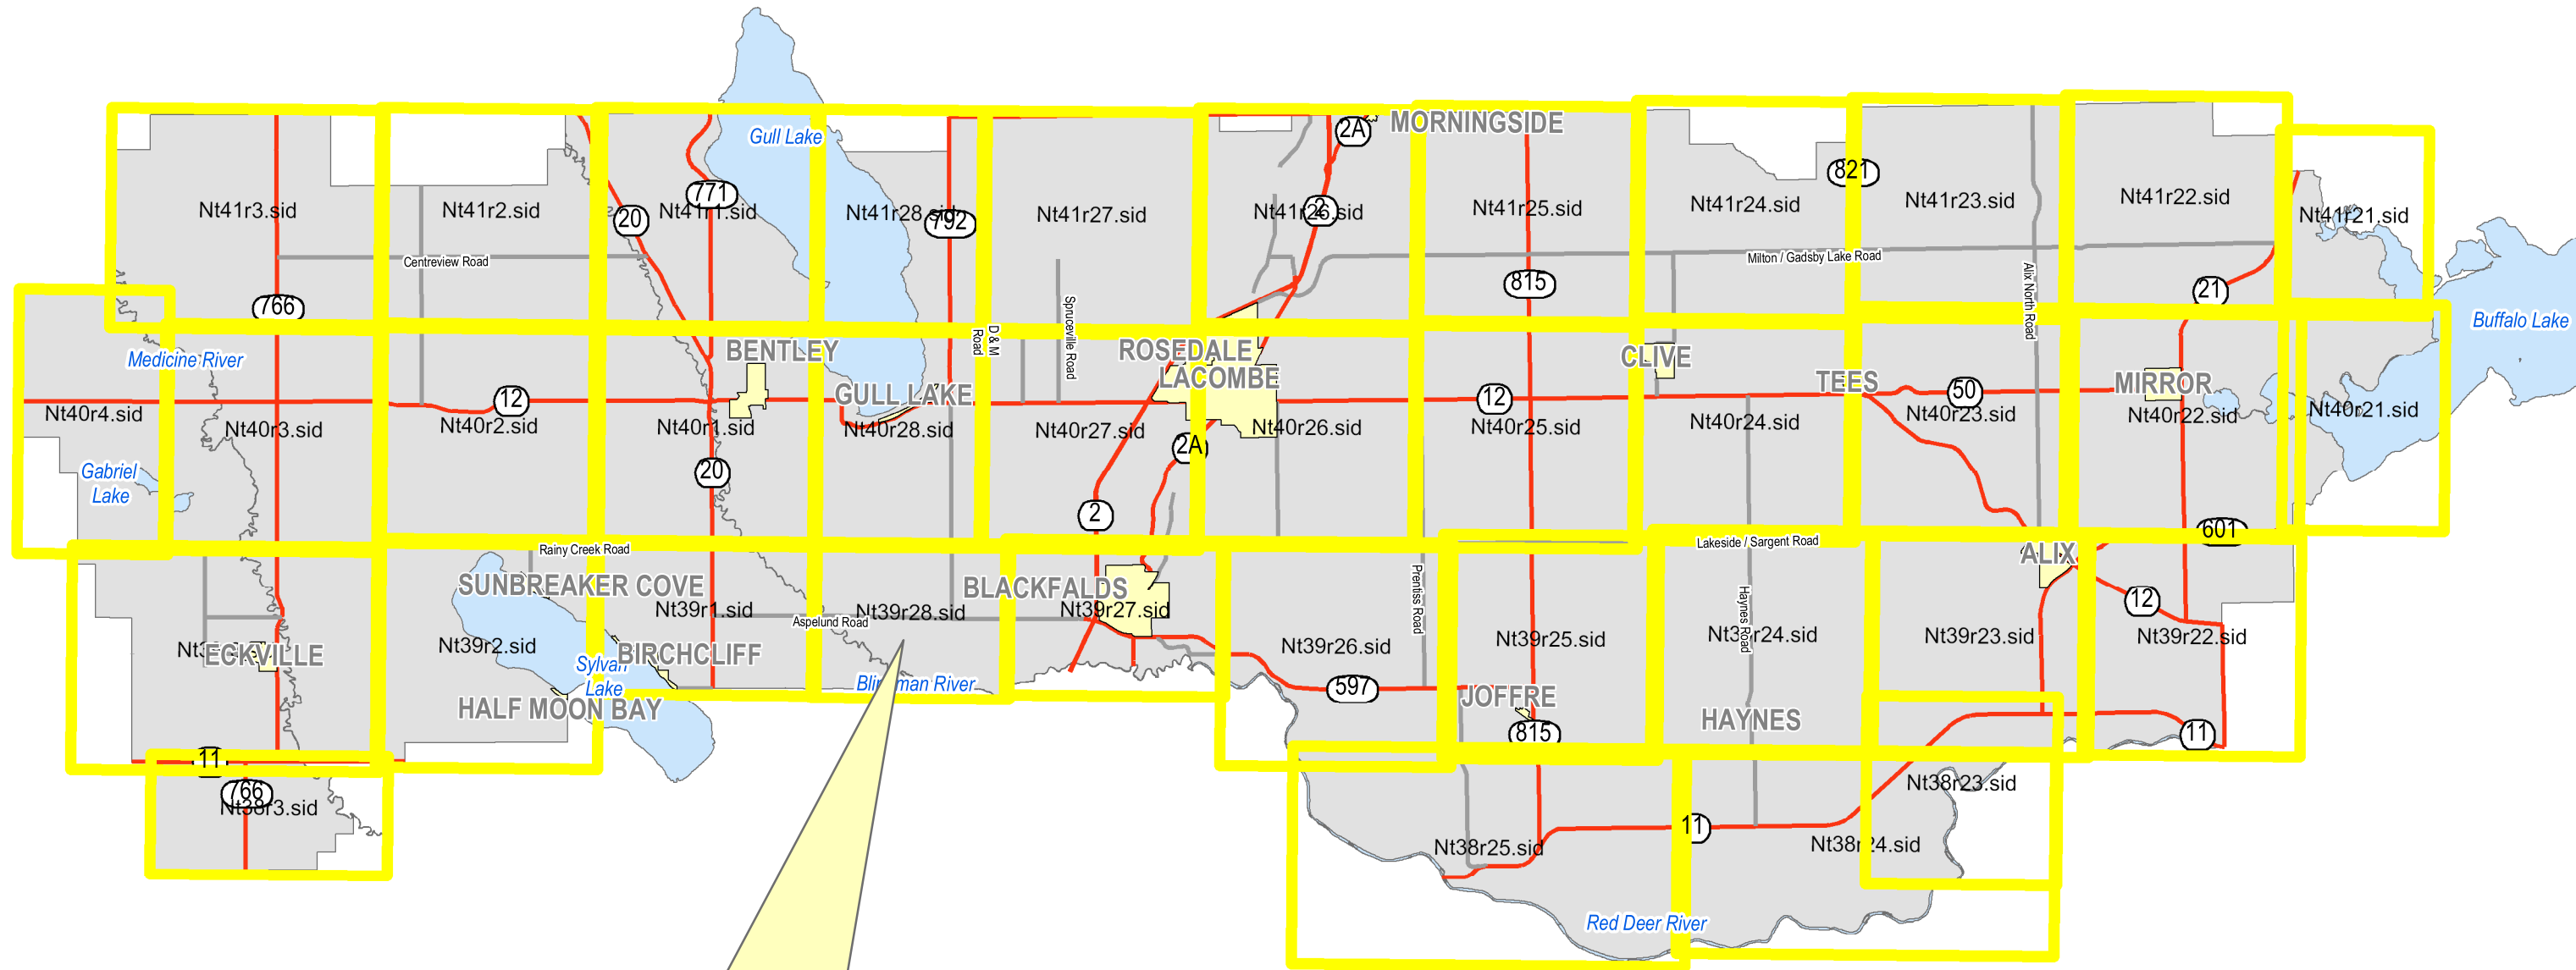

Lacombe County: Airphoto Grid Map

 Airphoto Boundary

This airphoto is named:
Nt39r28.sid

This grid shows the location of each individual airphoto Lacombe County currently has in house. When purchasing one or more airphotos, use the airphoto name as your reference for ordering.