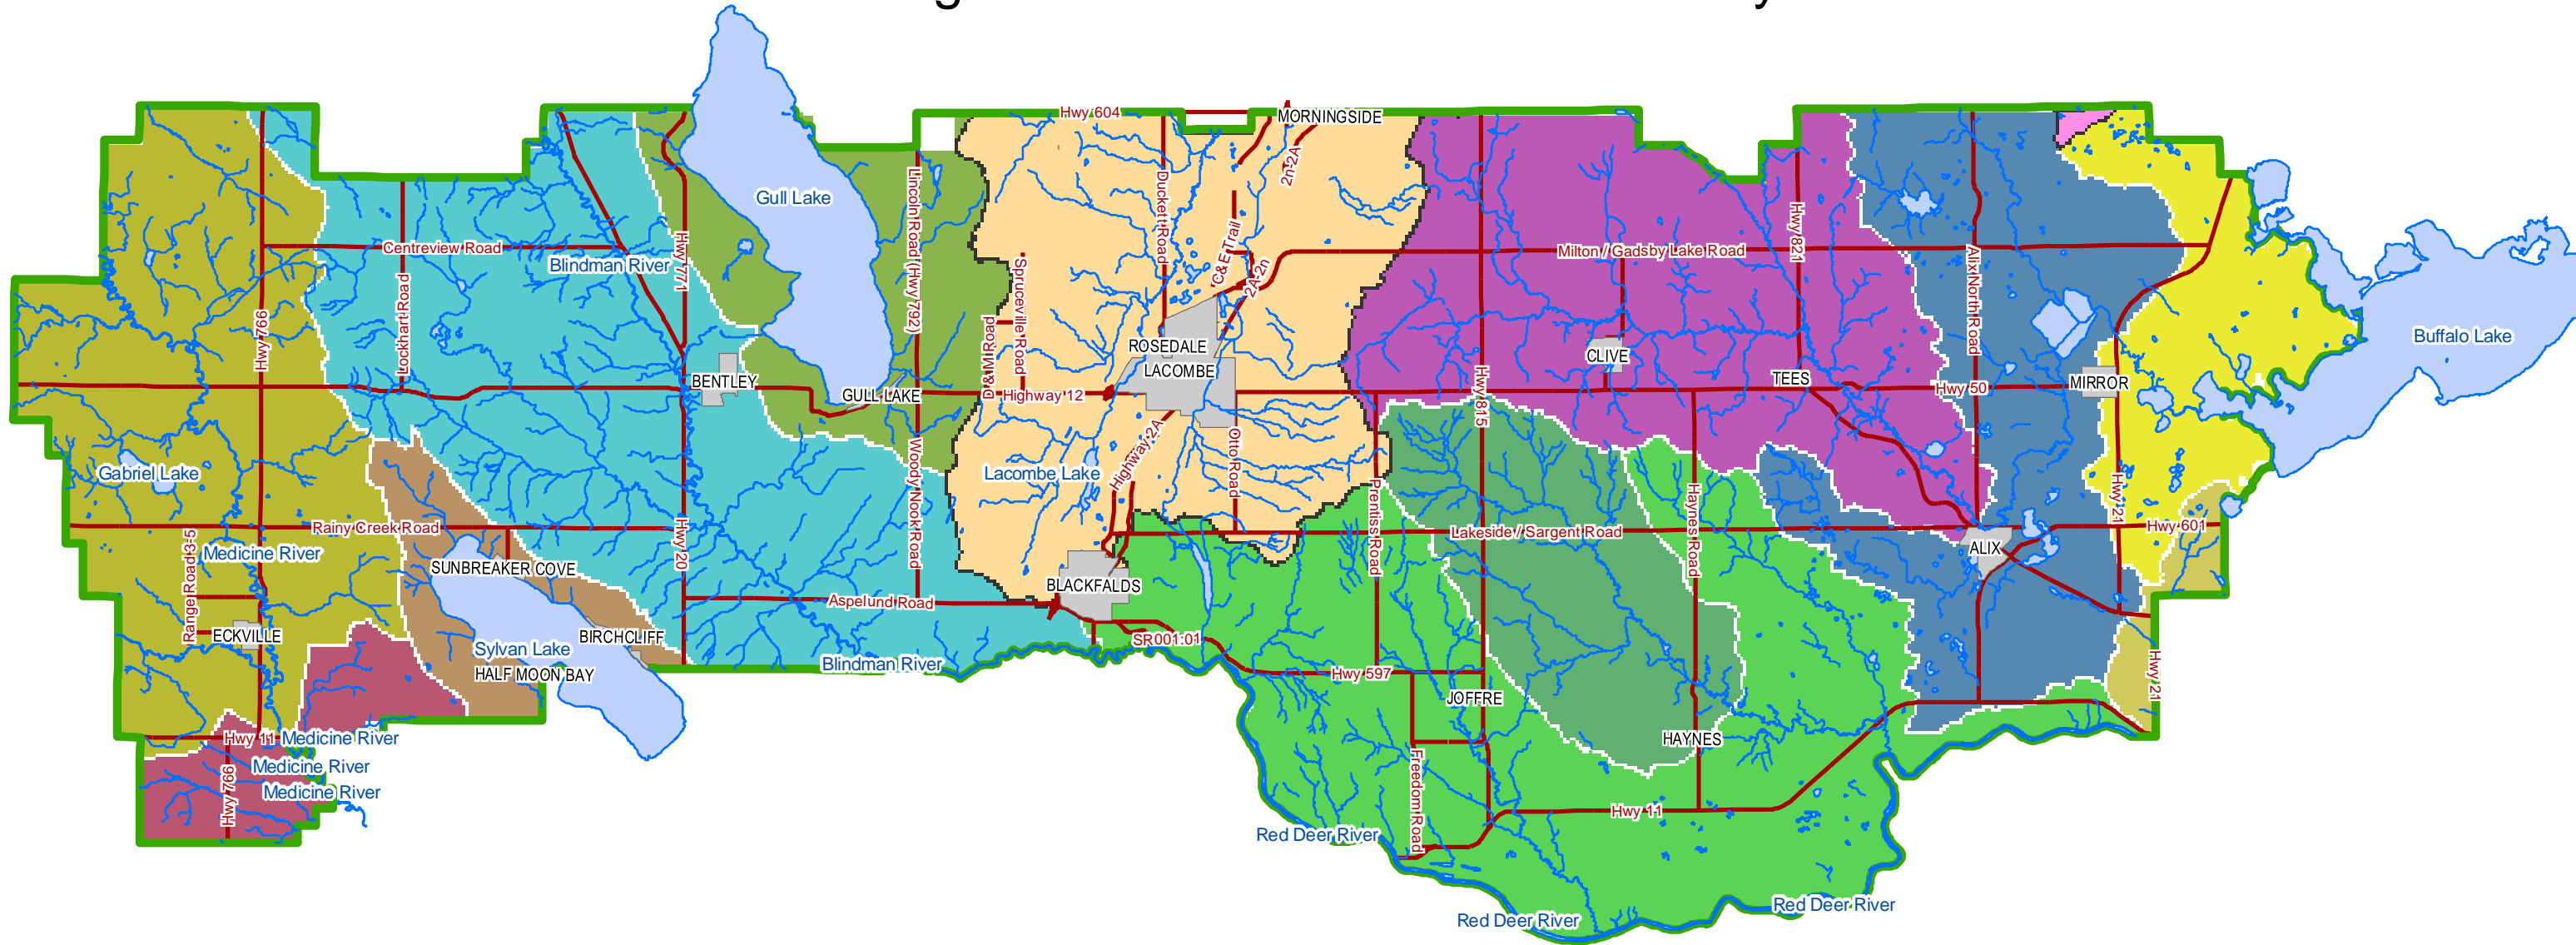

Drainage Basins Within Lacombe County

Legend			
Red Deer River Watershed	Sylvan Lake	Parly Creek Near Alix	Battle River Watershed
General Area Description	Medicine River	Parly Creek At Alix	General Area Description
Blindman River	Red Deer River Near Nevis	Red Deer River / Drumheller	Battle River
Red Deer River Area	Haynes Creek Area	Buffalo Lake	Battle River Above Pipestone Creek
	Gull Lake		Streams
			Urban Municipalities
			Waterbodies
			Main Roads & Highways