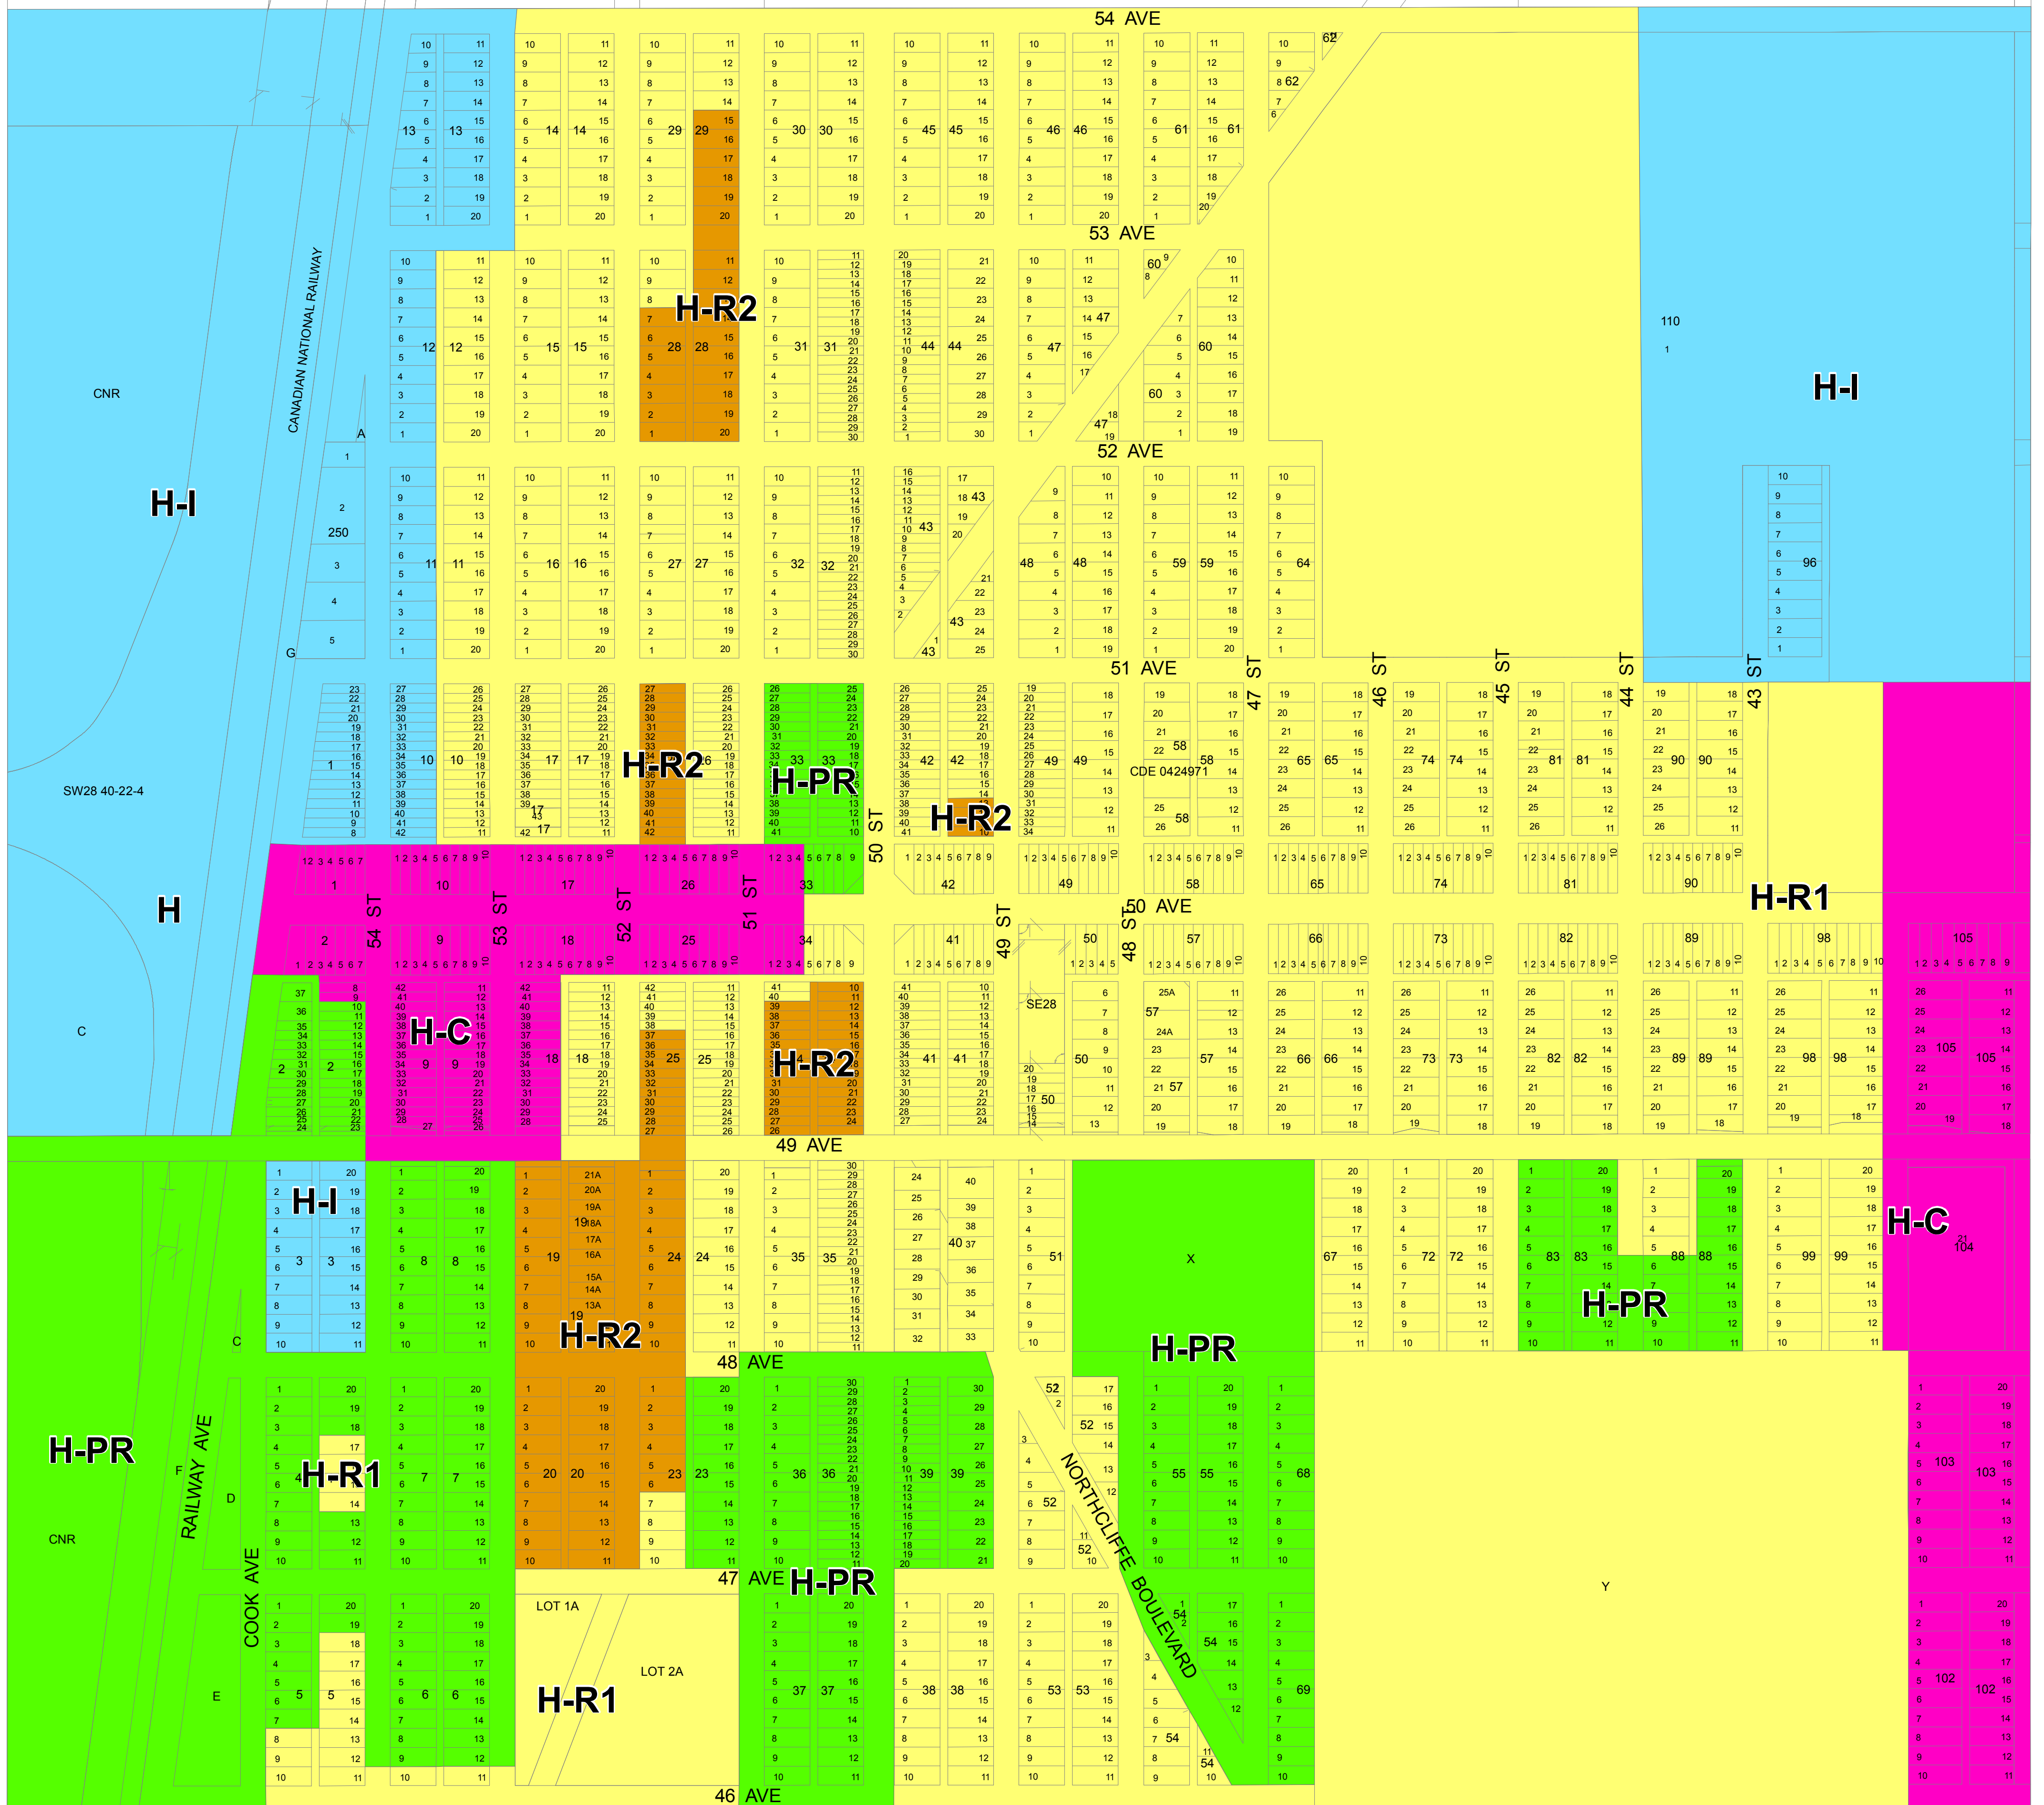

Hamlet of Mirror: Landuse Zoning Districts

- COMMERCIAL DISTRICT: H-C
- RESIDENTIAL MOBILE HOME DISTRICT: H-R2
- PUBLIC RECREATION DISTRICT: H-PR
- RESIDENTIAL DISTRICT: H-R1
- INDUSTRIAL: H-I