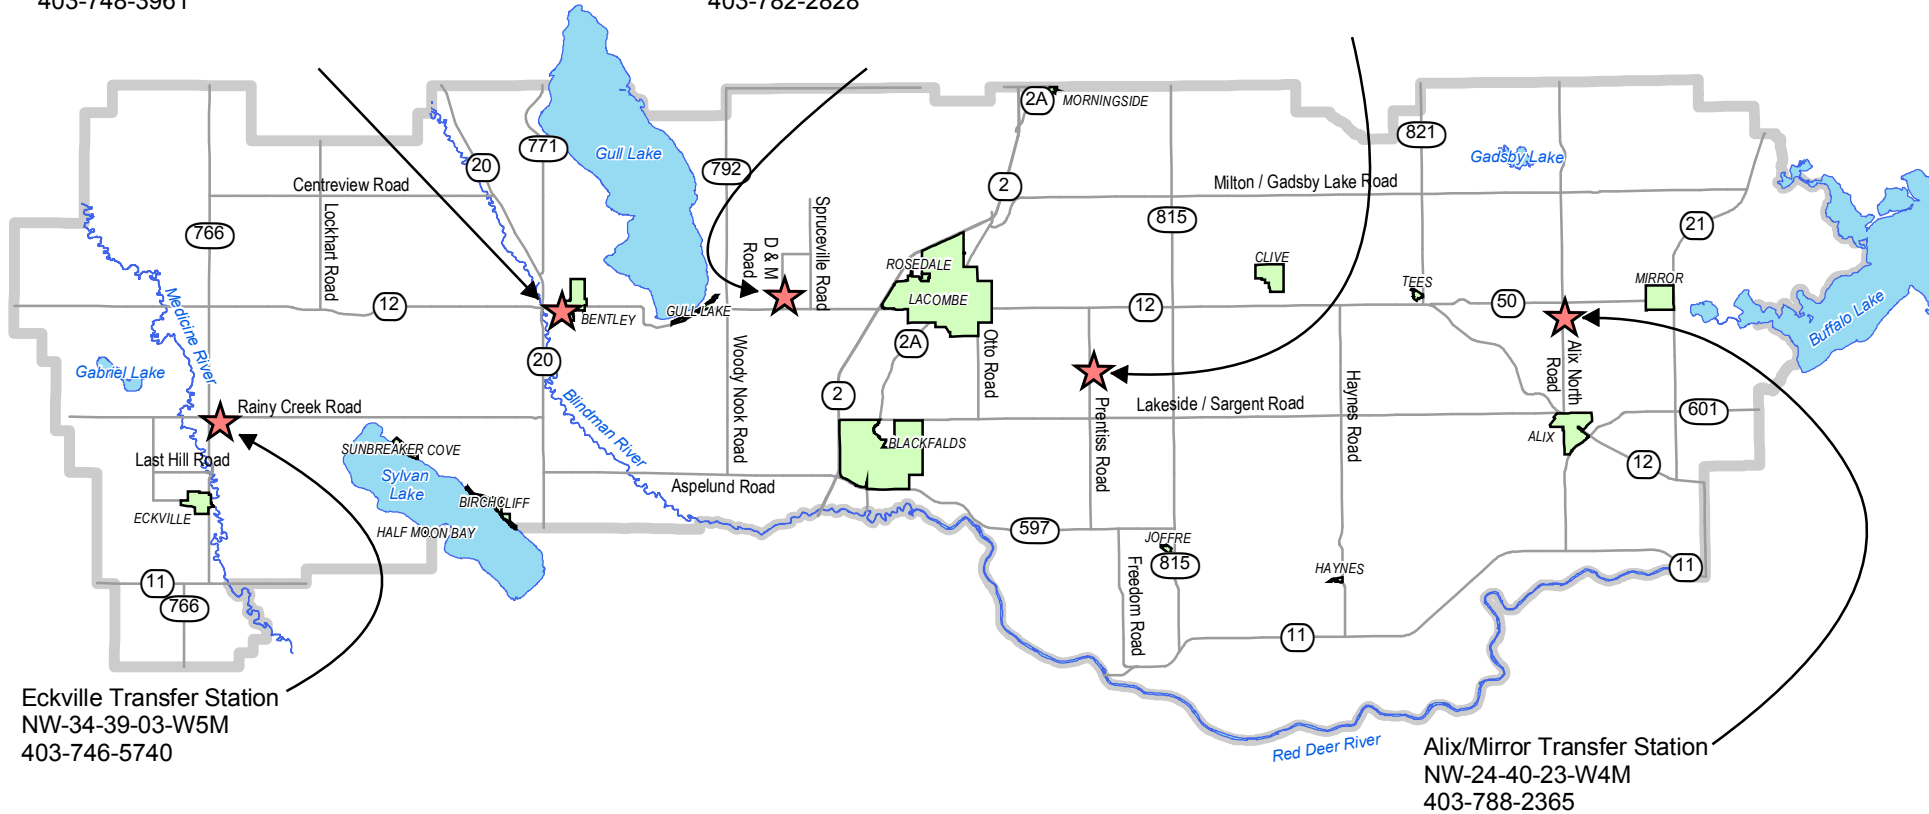

Lacombe Regional Waste Services Commission (LRWSC) Transfer Stations

Bentley Transfer Station
NE-22-40-01-W5M
403-748-3961

Spruceville Transfer Station
NW-29-40-27-W4M
403-782-2828

Prentiss Transfer Station
NW-07-40-25-W4M
403-782-5300

Eckville Transfer Station
NW-34-39-03-W5M
403-746-5740

Alix/Mirror Transfer Station
NW-24-40-23-W4M
403-788-2365

Please call the numbers above or visit www.lrwsc.ca for Hours of Operation.
All transfer stations are closed on Sundays and Statutory Holidays