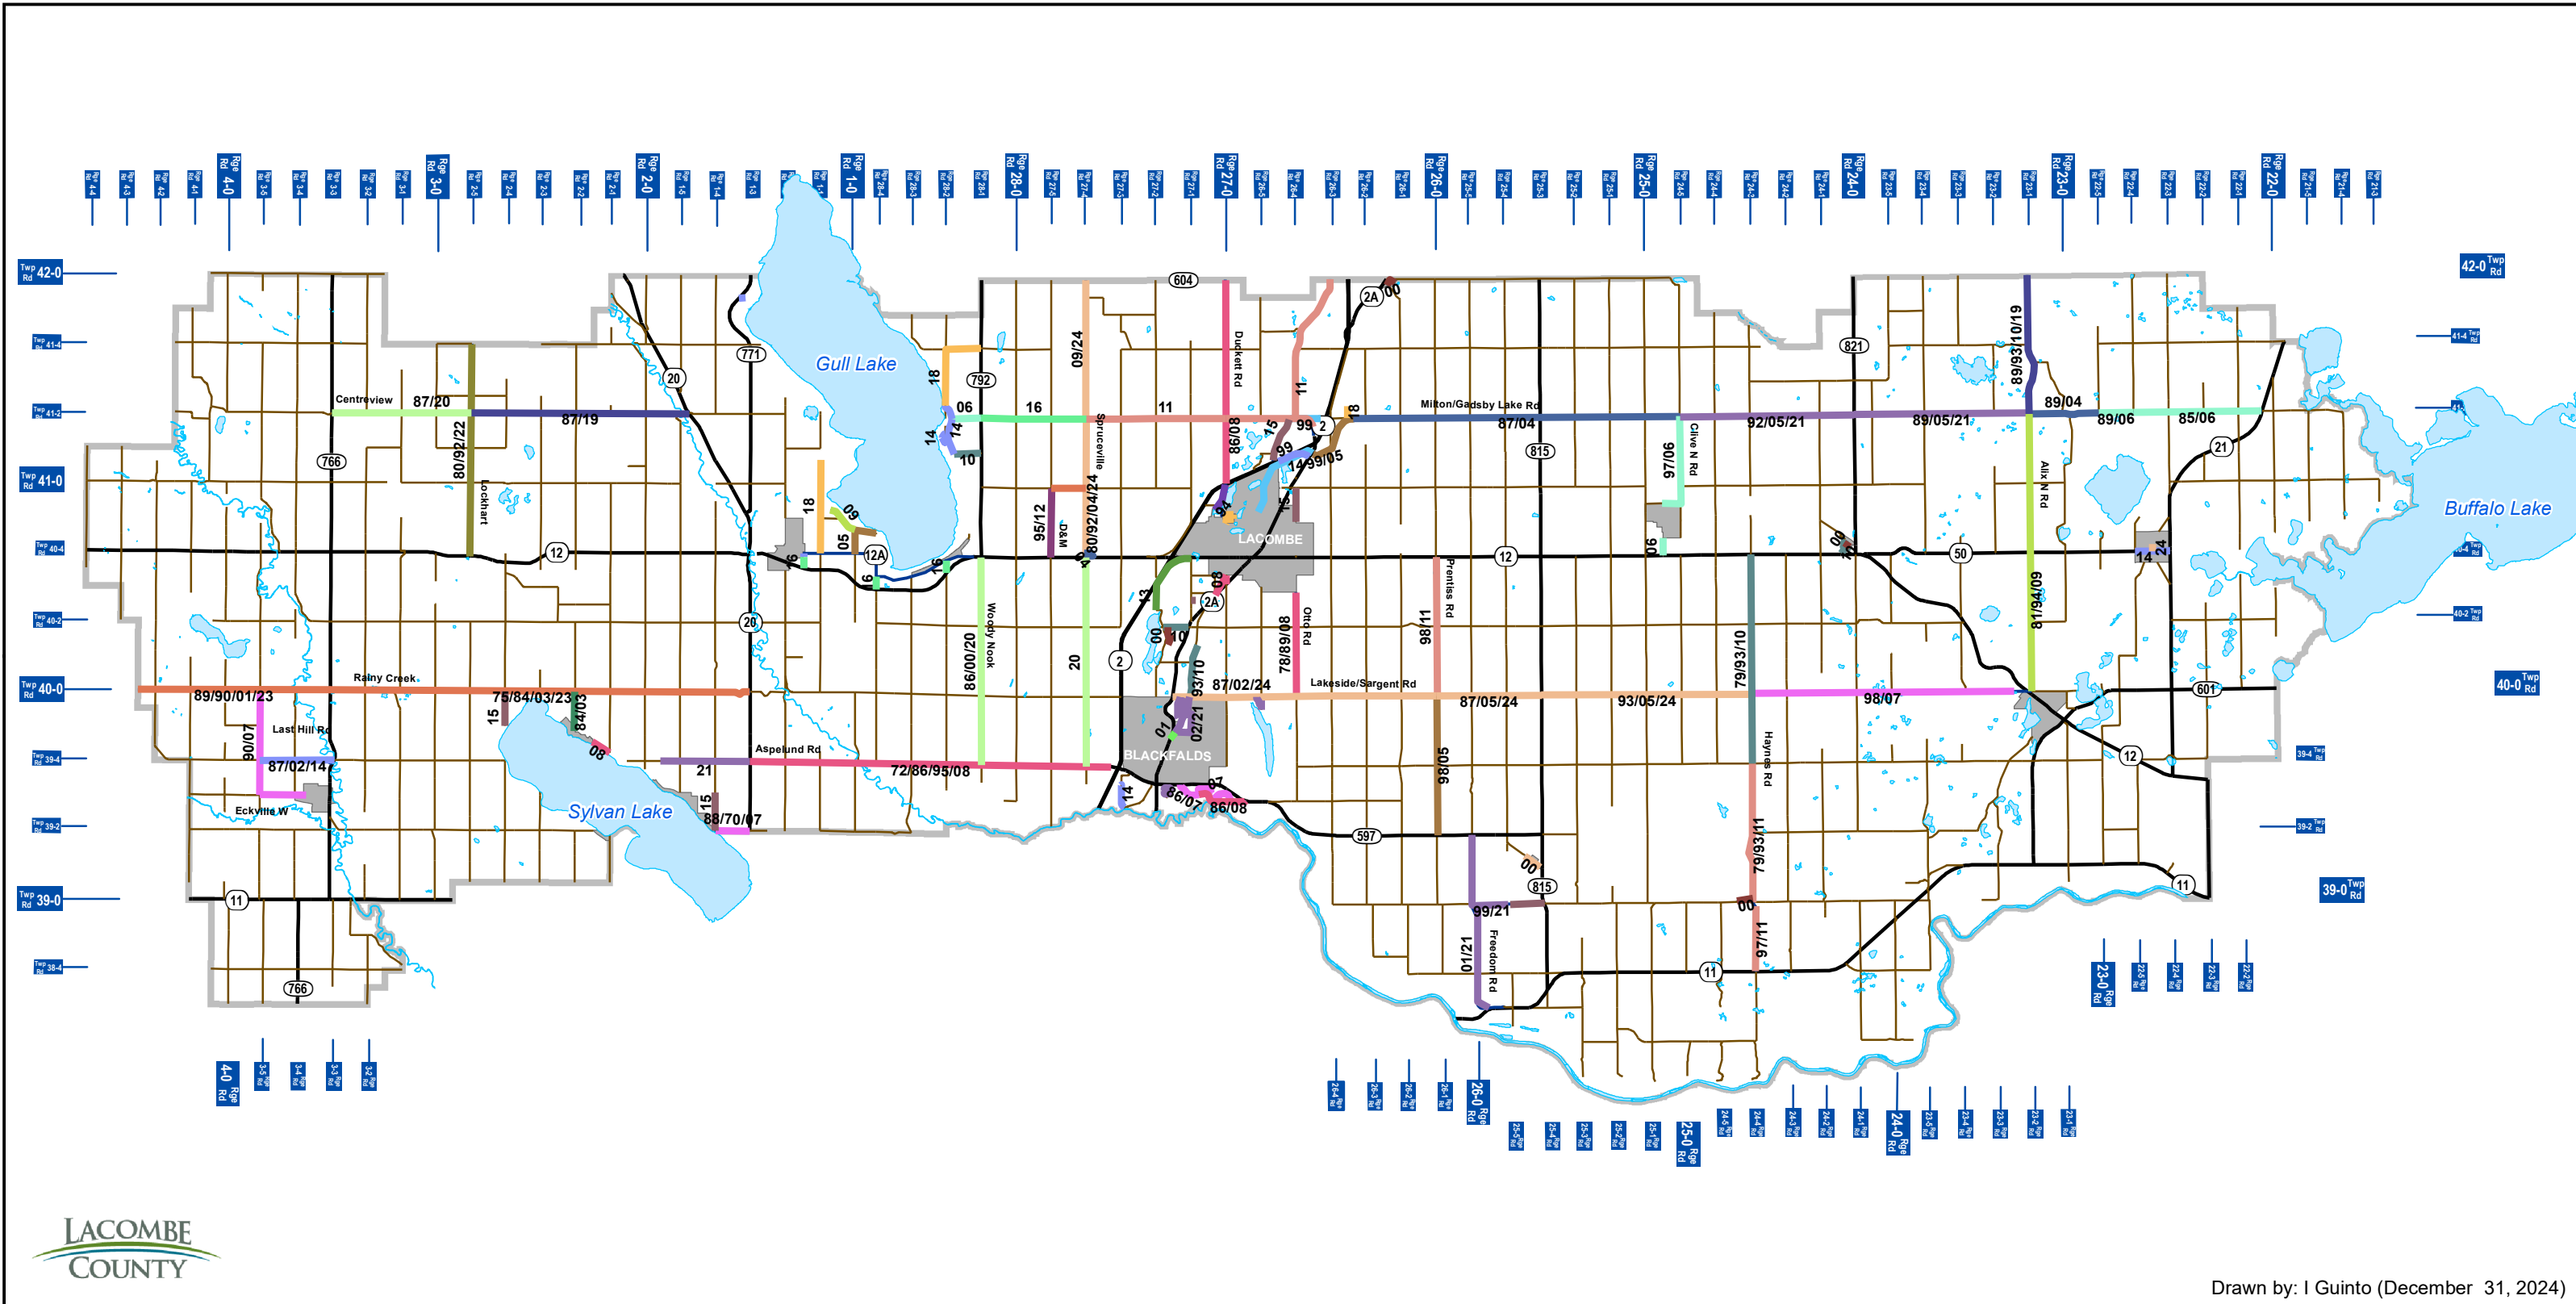

# Pavement History 1972 to 2024

Drawn by: I Guinto (December 31, 2024)

Pavement History	2023	2020	2016	2013	2010	2007	2004	2000
Last Paved	2022	2019	2015	2012	2009	2006	2003	1999
	2024	2021	2018	2014	2011	2008	2005	2001
								1994